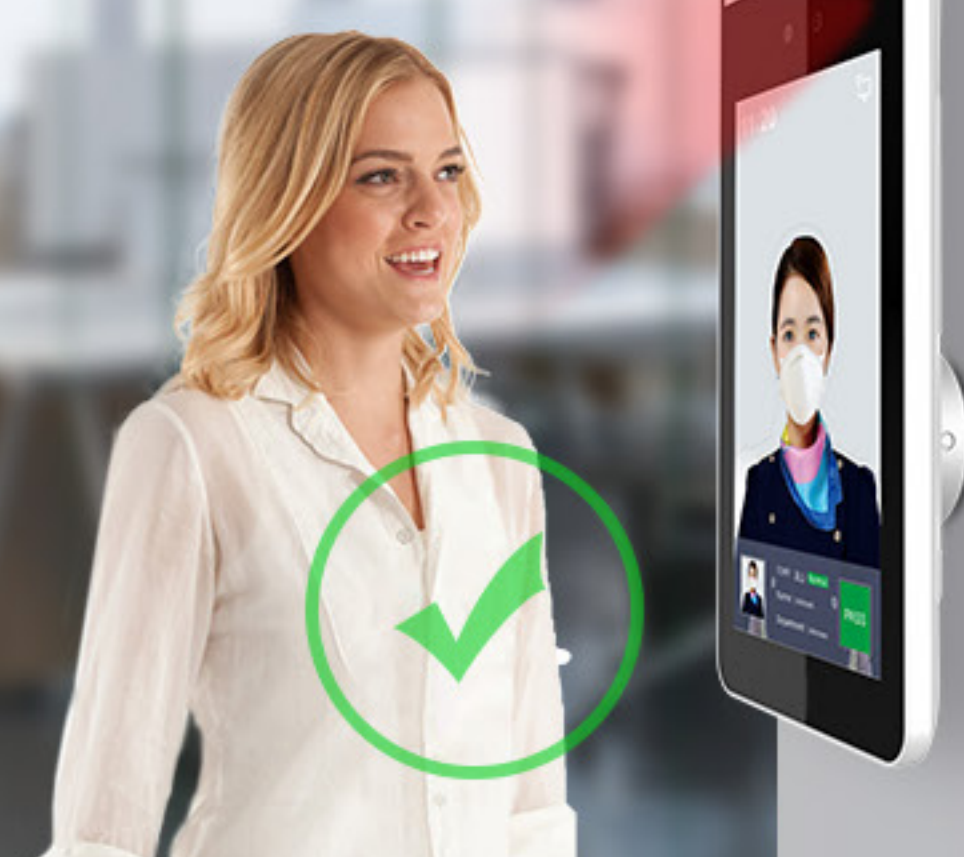

SMART AI FACE RECOGNITION TEMPERATURE MEASURING DEVICE

FK02GYW

Face Recognition

Face Temperature Measuring

Fever Warning

Data Query

Mask Detection

High-quality Details

24 x LED White Light

LED fill light can help camera system to shoot, Can fill the scene according to the actual situation.

2 x LED Infrared Light

Better capture of images at night to achieve more uniform light on the screen.

All Aluminum Body

Integrated aluminum alloy forming process to achieve

2 x 2MP AI HD Cameras

Temperature Measuring Module

Better capture of images at night to achieve more uniform light on the screen.

7inch IPS HD Sreel

Clear picture quality in HDNo dropped frame color balance.

1.2mm Thick Tempered Glass

Smart Control And Prevention

Face Recognition

Smart interception of strangers

Body Temperature Detection

Smart interception of abnormal body temperature

Mask Detection

Reminder mode: remind to wear mask after passing the authentication without mask
Mandatory mode: unable to do authentication without mask, remind to wear mask

Various Mounting Brackets

Floor Pole Bracket

Wall Bracket

Aisle Bracket

Table Bracket