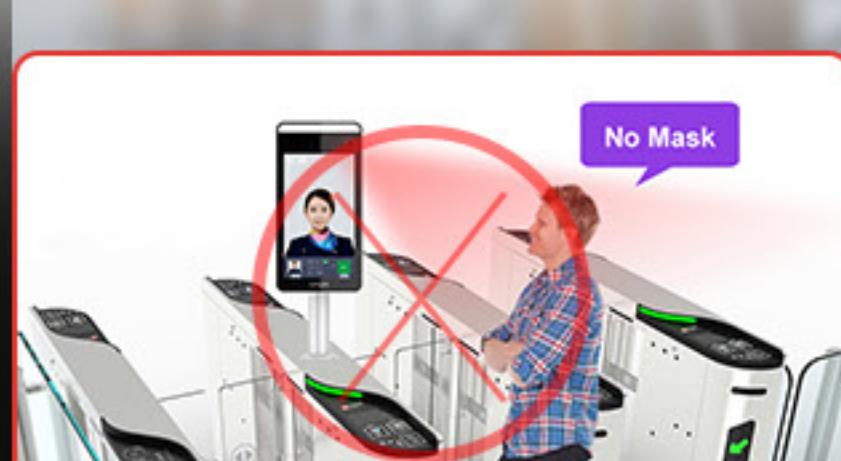

Mask Detection

Reminder mode: remind to wear mask after passing the authentication without mask
Mandatory mode: unable to do authentication without mask, remind to wear mask